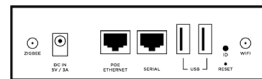

## CA-1

Single-core CPU

Ethernet

Built-in Wi-Fi

Ideal Mesh controller w/ PoE

Serial control x1 (RJ-45)